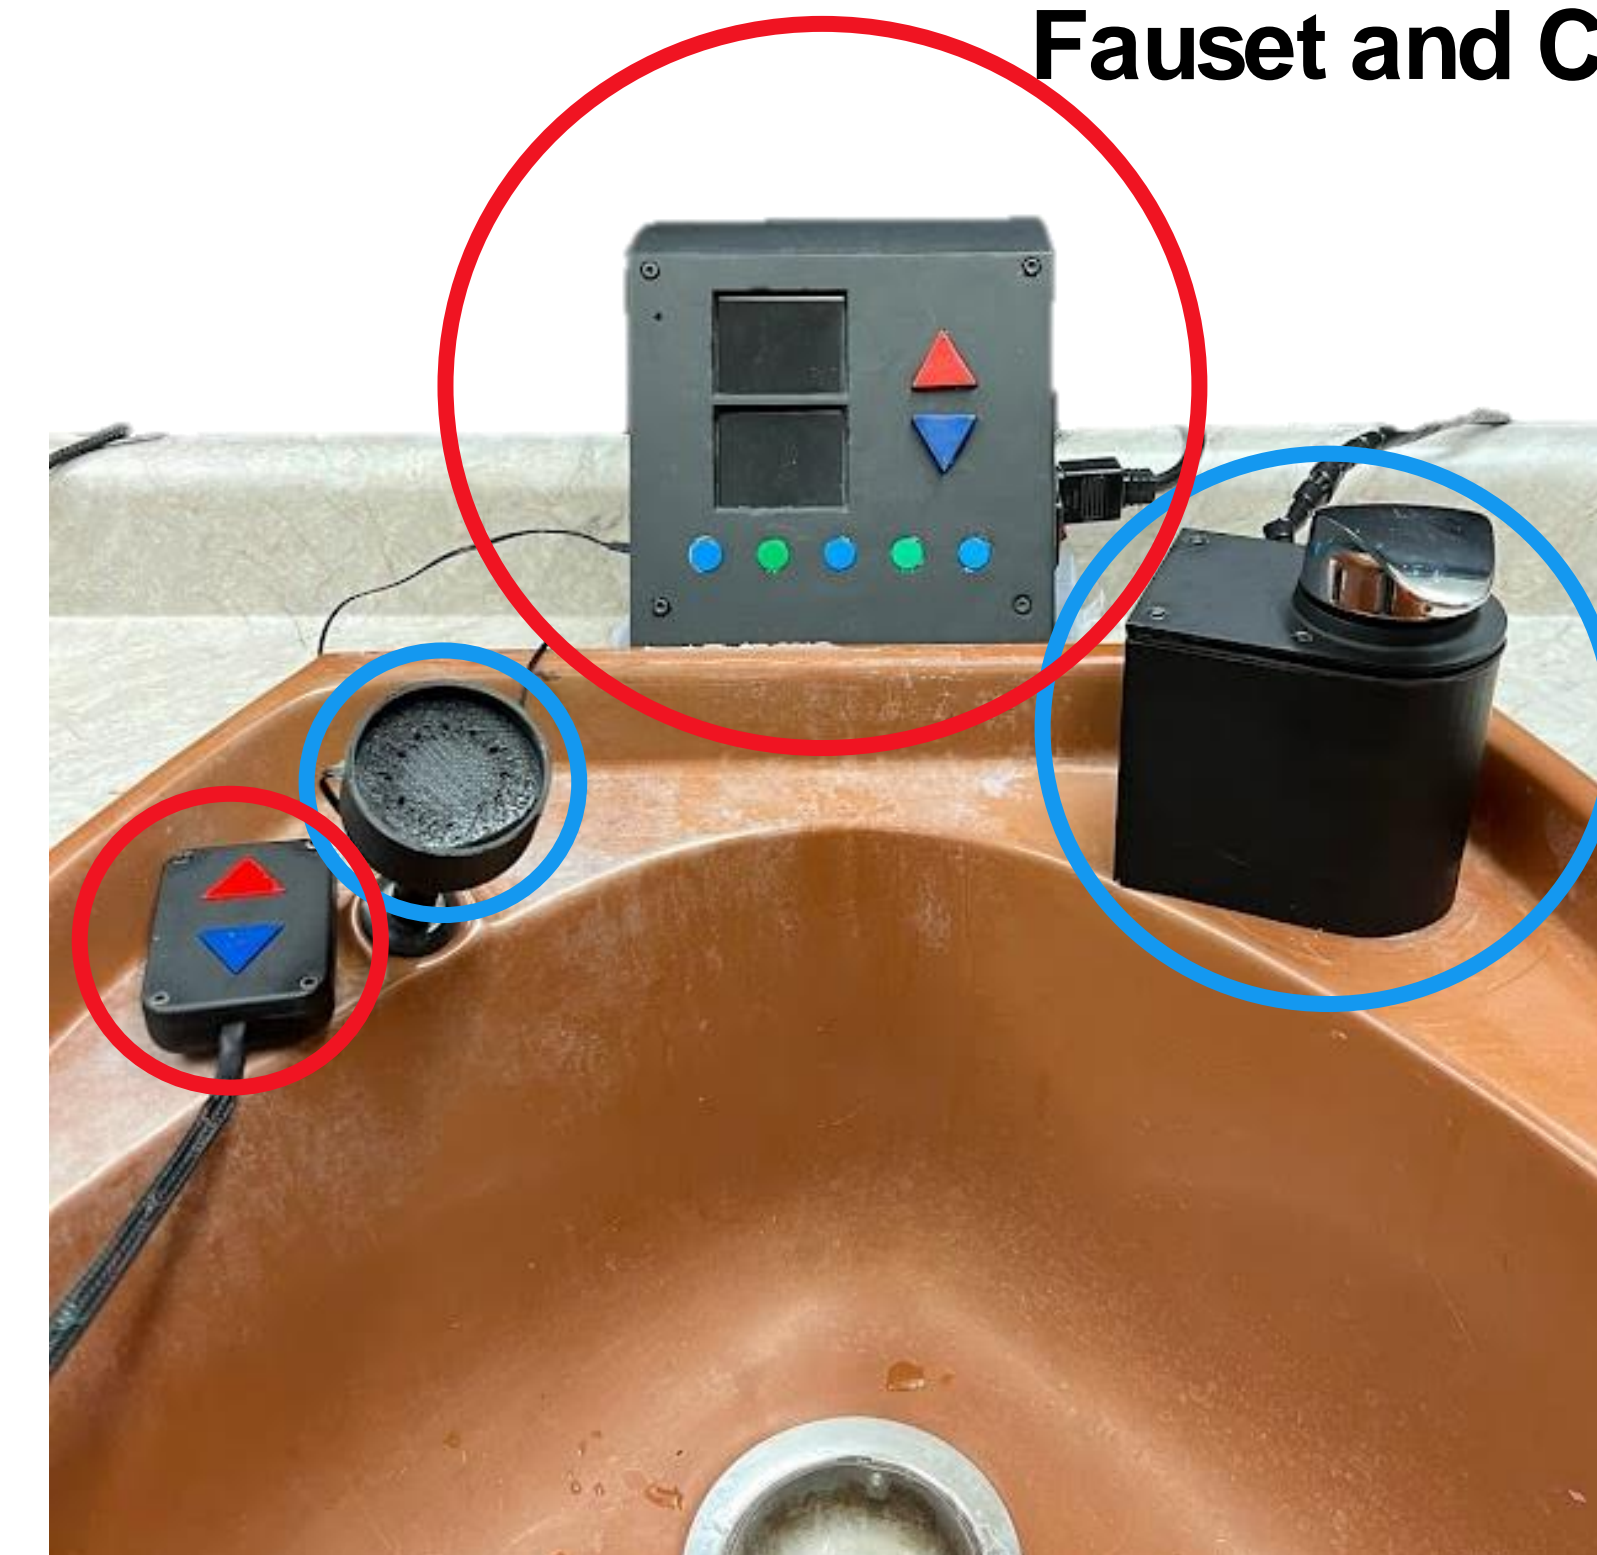

Who are the Competitors?

Temperature Controlling Kitchen Faucets
 Shampoo Bowl Alone
 Water Mixing Patents Built into Plumbing

Introducing the Fau-Set

User Interface

- 2 Screens to Display Current and Set Temperatures
- Temperature Adjustment Arrows with 1°F adjustments
- 4 Preset Value Buttons
- 1 Standby Button

Faucet Assembly

- Retains Original Handle
- 50:1 Gear Motor
- 1:2 Gear Train with Slotted Gear for Manual Flow Control
- Custom Base Coupler to Match Preexisting Faucet and Clamp System Down

Client Remote

- Provides Control to Client
- Small 0.5°F Adjustments with Max Change Being 3°F

Modified Showerhead

- Embedded Thermistor
- Matches Preexisting Hose
- Retains Full Water Pressure

How the Fau-Set Compares

Scan the QR Code to see detailed results from the various tests as well as videos of the functionality of the Fau-Set!

What can Improve?

-  More Accurate and Responsive Temperature
-  Implement Wireless Remote and Sensors
-  Rectify Power to Use 1 Plug
-  Universal Design to Fit All Shampoo Bowls
-  Include Custom Preset Button Options