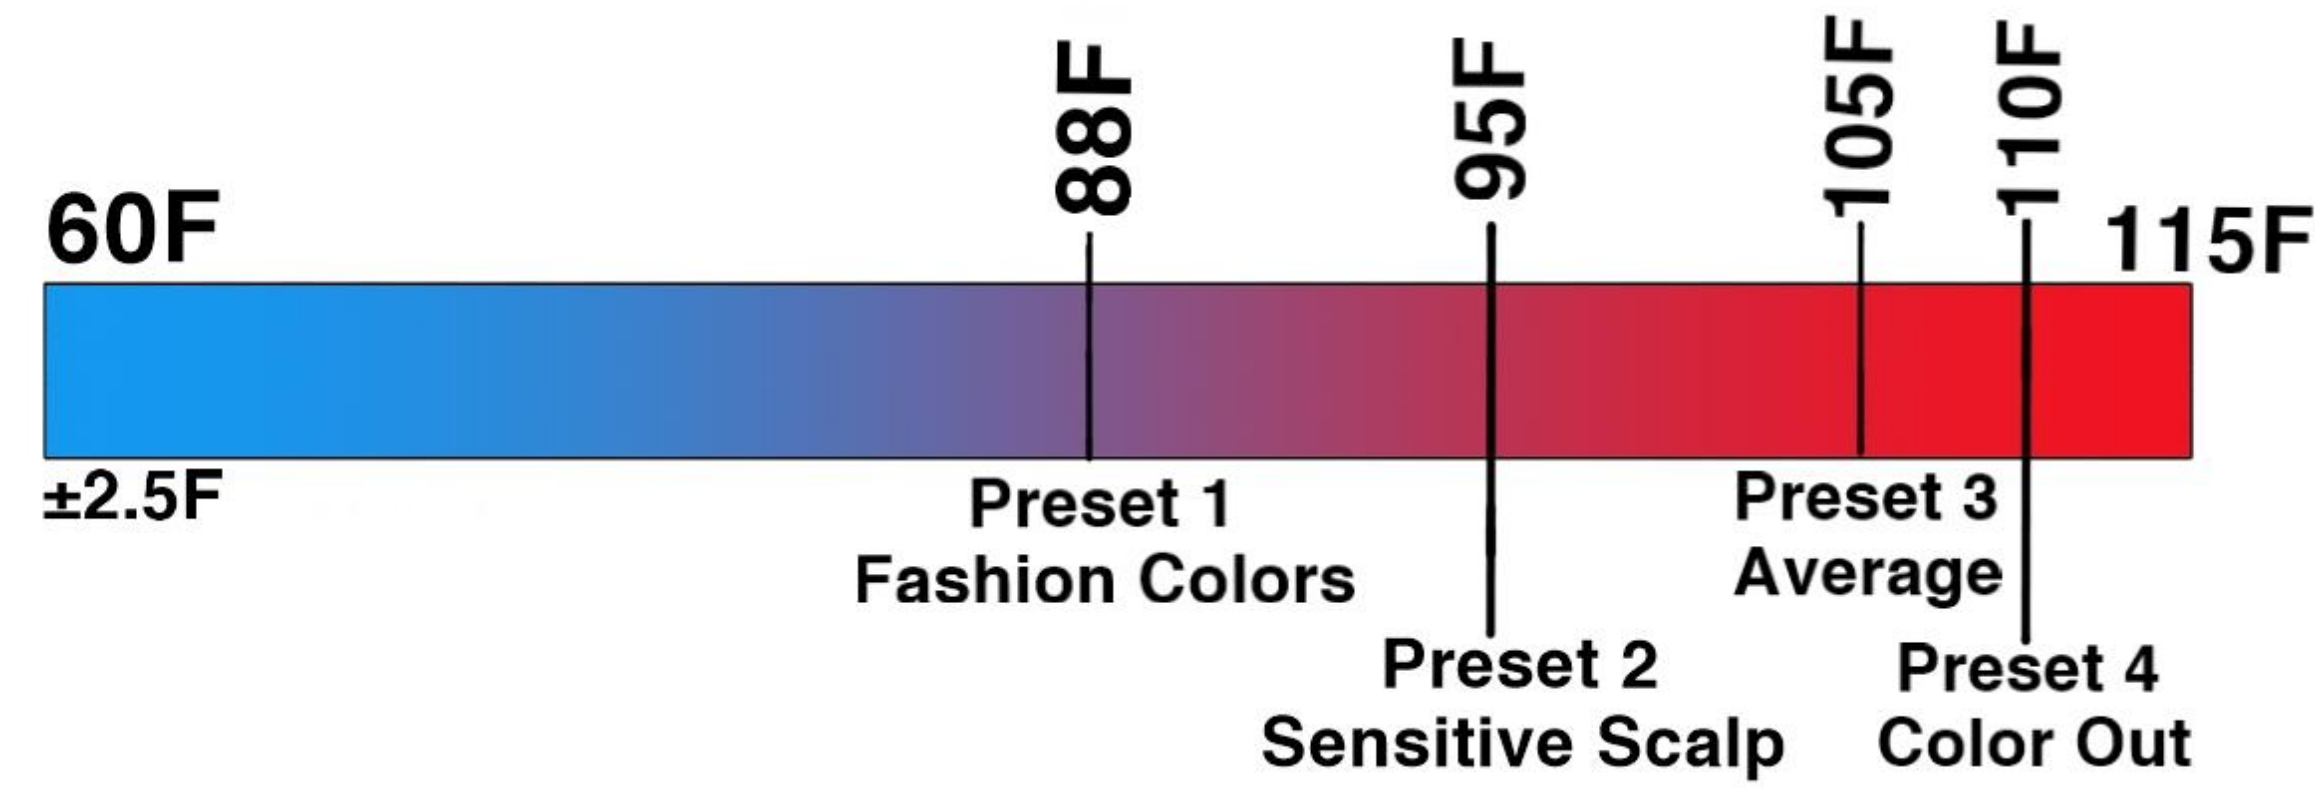

What are the Key Requirements?

30s Set Time
3 Tool Maximum
Easy To Use

Fau-Set's Market Potential

$402 Manufacturing Cost
$499 Sale Price
$40B Industry Revenue

983,000 Salon Locations in the US $\times$ 2-3 Shampoo Bowls In Each Location
= 3,000,000 Fau-Sets Market Opportunity

Who are the Competitors?

Temperature Controlling Kitchen Faucets
Shampoo Bowl Alone
Water Mixing Patents Built into Plumbing

Introducing the Fau-Set

User Interface

- 2 Screens to Display Current and Set Temperatures
- Temperature Adjustment Arrows with 1°F adjustments
- 4 Preset Value Buttons
- 1 Standby Button

Faucet Assembly

- Retains Original Handle
- 50:1 Gear Motor
- 1:2 Gear Train with Slotted Gear for Manual Flow Control
- Custom Base Coupler to Match Preexisting Faucet and Clamp System Down