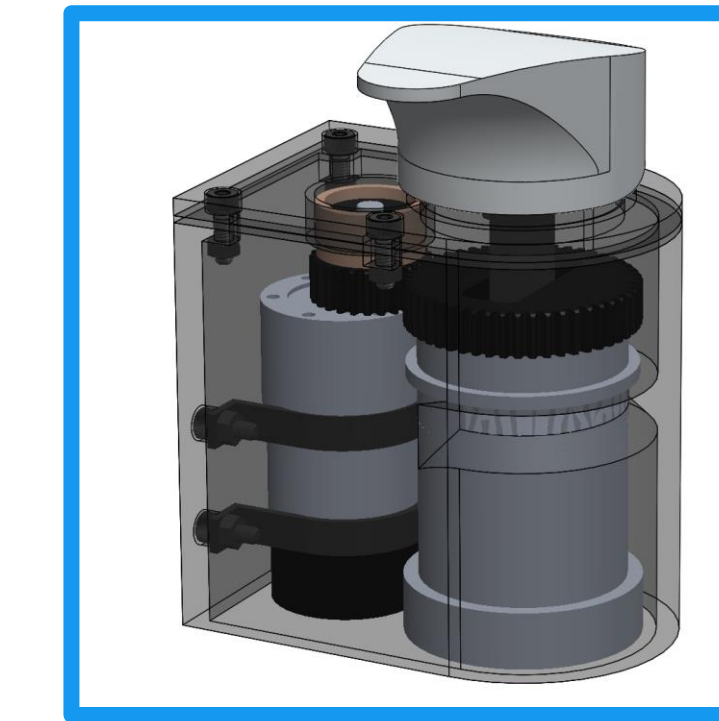

Who are the Competitors?

Temperature Controlling Kitchen Faucets
 Shampoo Bowl Alone
 Water Mixing Patents Built into Plumbing

Introducing the Fau-Set

User Interface

- 2 Screens to Display Current and Set Temperatures
- Temperature Adjustment Arrows with 1°F adjustments
- 4 Preset Value Buttons
- 1 Standby Button

Faucet Assembly

- Retains Original Handle
- 50:1 Gear Motor
- 1:2 Gear Train with Slotted Gear for Manual Flow Control
- Custom Base Coupler to Match Preexisting Faucet and Clamp System Down

Client Remote

- Provides Control to Client
- Small 0.5°F Adjustments with Max Change Being 3°F

Modified Showerhead

- Embedded Thermistor
- Matches Preexisting Hose
- Retains Full Water Pressure

How the Fau-Set Compares